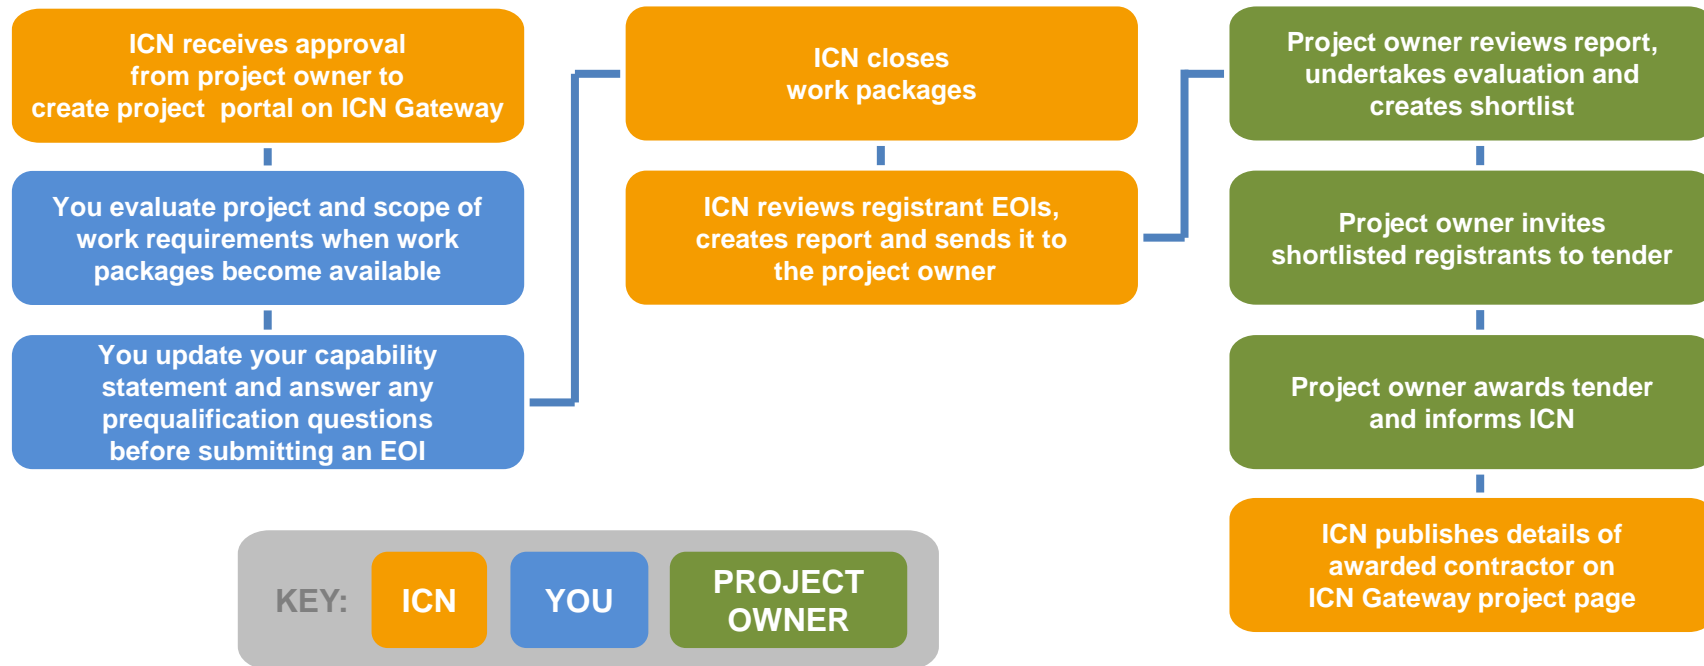

Contact Details

Gavin Askins
ICN - SA
(08) 8303 2472

CONTACT EMAIL

Send Expression of Interest

	REAL SCOPE DATES	PARTIAL SCOPE DATES	EXCS	REAL SCOPE E3	PARTIAL SCOPE E3
18	2 Apr 17	2 Apr 17	<input type="checkbox"/>	<input type="checkbox"/>	<input type="checkbox"/>
18	2 Apr 17	2 Apr 17	<input type="checkbox"/>	<input type="checkbox"/>	<input type="checkbox"/>
18	2 Apr 17	2 Apr 17	<input type="checkbox"/>	<input type="checkbox"/>	<input type="checkbox"/>
18	2 Apr 17	2 Apr 17	<input type="checkbox"/>	<input type="checkbox"/>	<input type="checkbox"/>
18	2 Apr 17	2 Apr 17	<input type="checkbox"/>	<input type="checkbox"/>	<input type="checkbox"/>
18	2 Apr 17	2 Apr 17	<input type="checkbox"/>	<input type="checkbox"/>	<input type="checkbox"/>
18	2 Apr 17	2 Apr 17	<input type="checkbox"/>	<input type="checkbox"/>	<input type="checkbox"/>
18	2 Apr 17	2 Apr 17	<input type="checkbox"/>	<input type="checkbox"/>	<input type="checkbox"/>

Understanding the project cycle

Maximise your visibility

[PRICING](#)[WHY ICN?](#)[SEARCH](#)[CONTACT](#)[LOGIN](#)

Why join the ICN Gateway community?

You can [register](#) your Australian and New Zealand company on ICN Gateway for **FREE**. You can express interest in work, receive notifications and your company may be recommended to project owners when appropriate. But if you really want to promote your business, choose one of our business boosting packages.