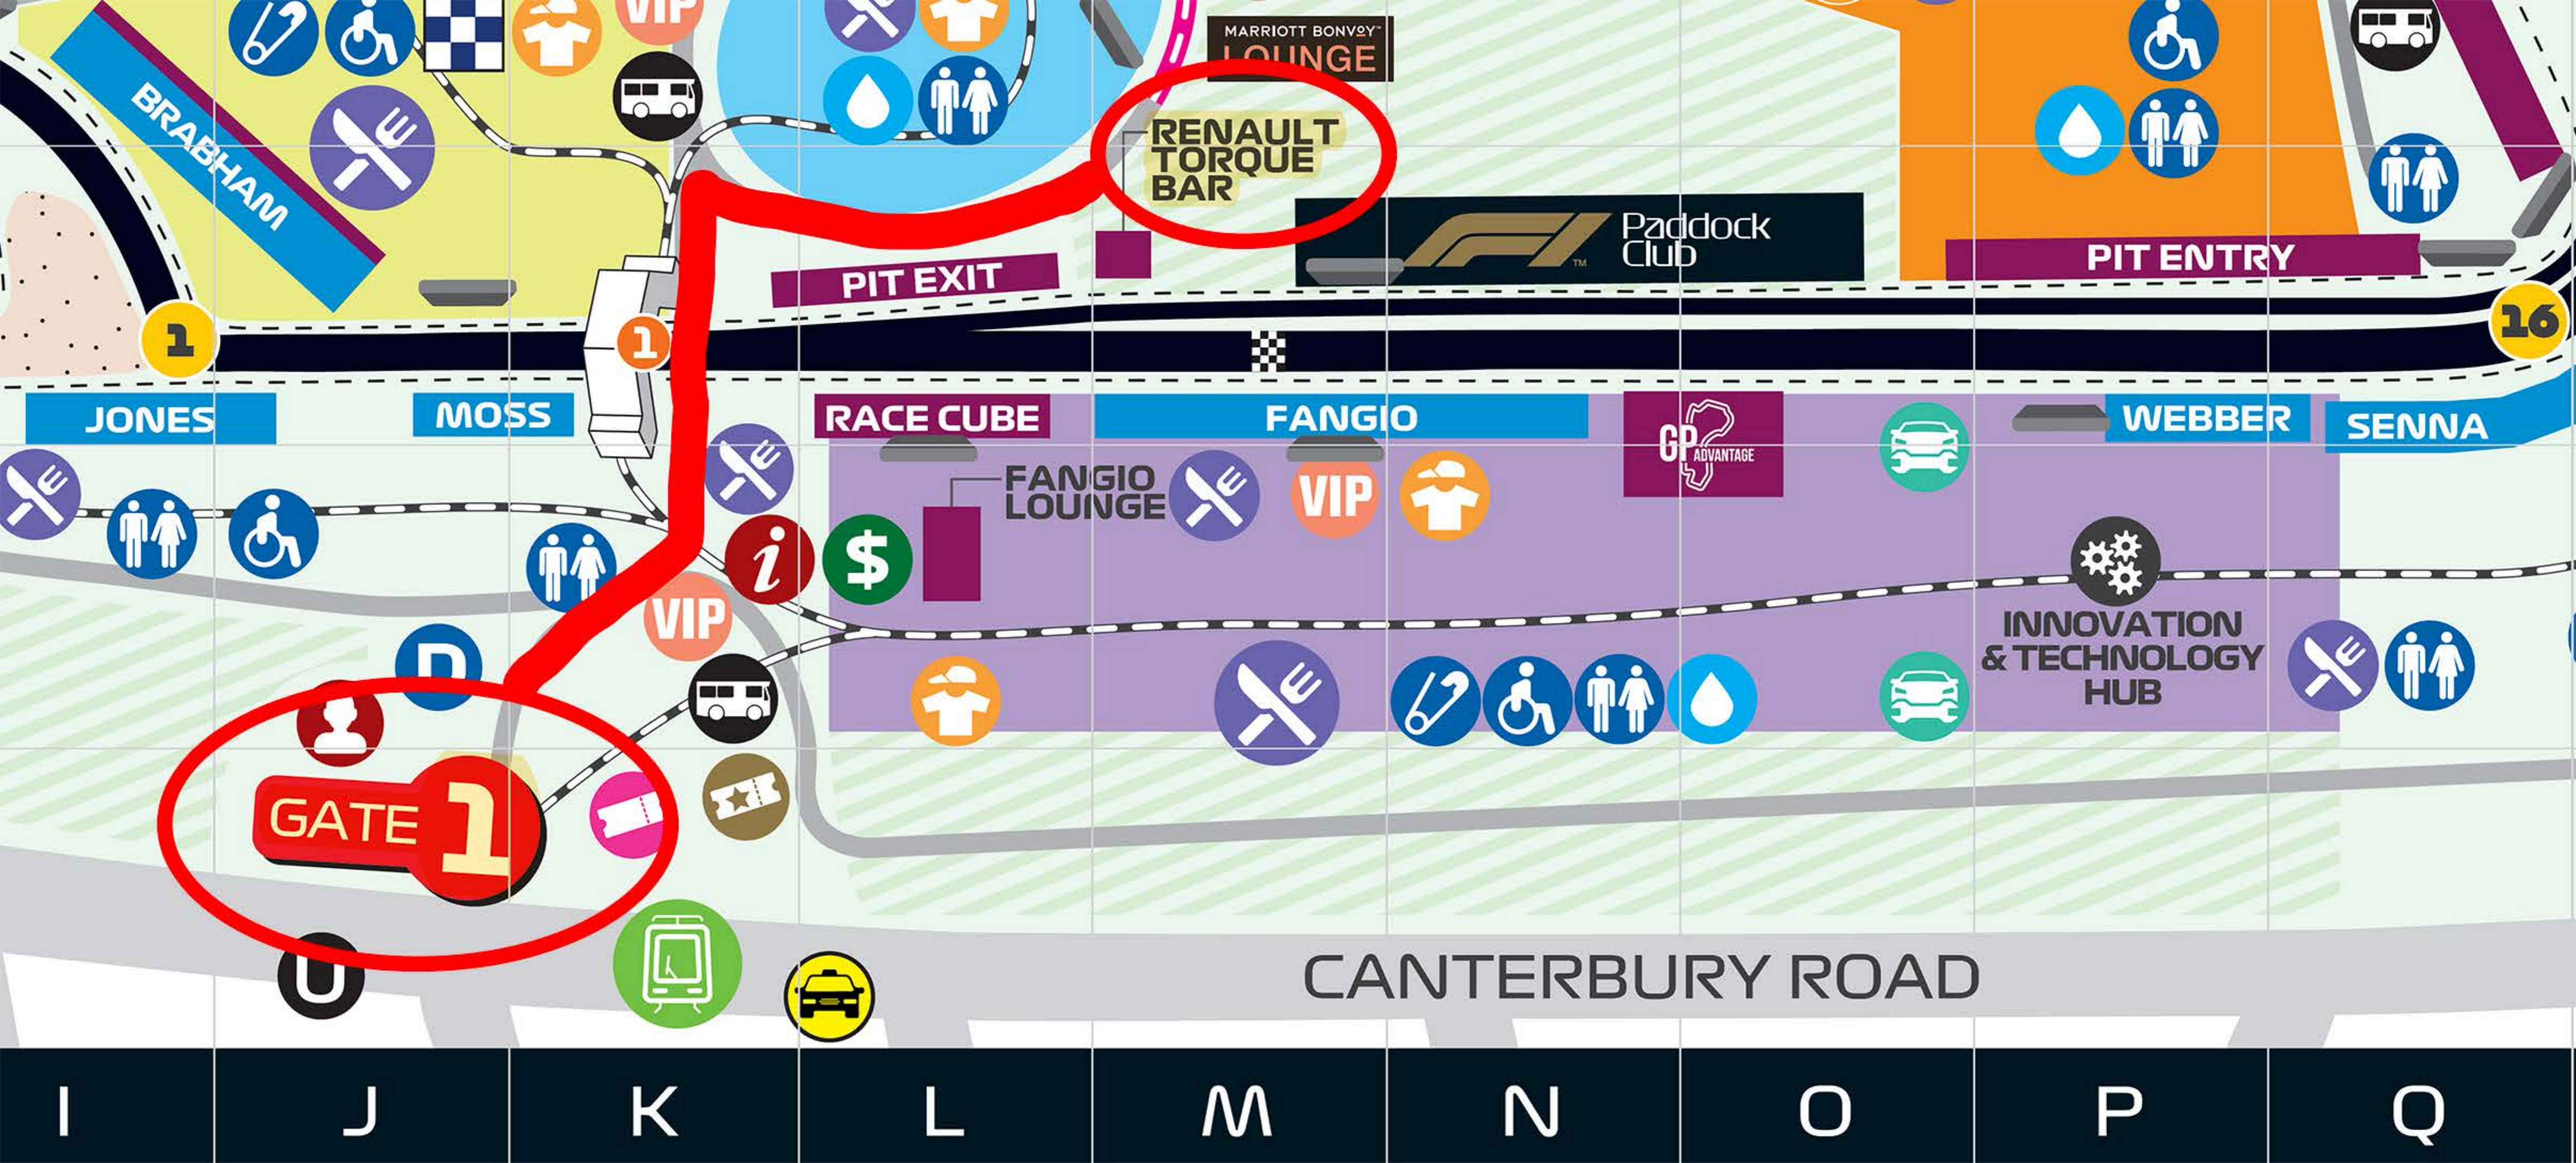

PRECINCTS

F1 FAN ZONE & CHAMPIONS GATEWAY

- F1 & Supercars Drivers Stage
- Melbourne Walk
- Premium Automotive Showcase
- Porschestraße
- Porsche Carrera Cup Paddock

LEGENDS LANE

- Land Rover Terrapod
- Land Rover Mini Cars
- Innovation & Technology Hub
- Ferrari Challenge - Asia Pacific Paddock
- Formula 4 Paddock
- Historics Paddock
- GP Advantage Members Enclosure
- All 4 FMX Stunt Show
- Marriott Bonvoy Personal Pit Stop

HEINEKEN VILLAGE & M-LANE

- Heineken Village Main Stage
- Red Bull Bar
- Biggie Smalls
- Strange Fruit Circus Show
- Wheel of Steel Stunt Show
- Barbershop
- Street Art
- Jade K Beauty Bar

| TRANSPORT | | | GETTING AROUND | | | AMENITIES | | | SERVICES | | | | | | | | |
|------------|------------|-------------------|-----------------|----------------|-----------------------------|-------------------------|---------------------|-------------------------|-------------------|--------------------------------|---------------------------------------|------------------|---------------------|-------------|----------------|--------------------|--|
| Tram Stops | Helipad | Corporate Shuttle | Entry Gate | Viewing Mounds | Turn Numbers | Support Race Categories | Public Conveniences | Accessible Conveniences | Superscreens | ATMs | General Admission Disability Platform | Information Huts | Accreditation | Pram Park | Police Station | Hospitality Suites | Ticket Sales |
| Taxi Stops | Uber Stops | Bicycle Parking | Restricted Area | Walking Route | Pedestrian Overpass Numbers | Melbourne Walk | Parent Room | Marvaloo | Hydration Station | GP Advantage Members Enclosure | Grandstands | Catering/Bars | Disability Services | Merchandise | First Aid | Paddock Club | Corporate & GP Advantage Ticket Collection |

BRABHAM

MARIOTT BONVOY LOUNGE

RENAULT TORQUE BAR

PIT EXIT

Paddock Club

PIT ENTRY

JONES

MOSS