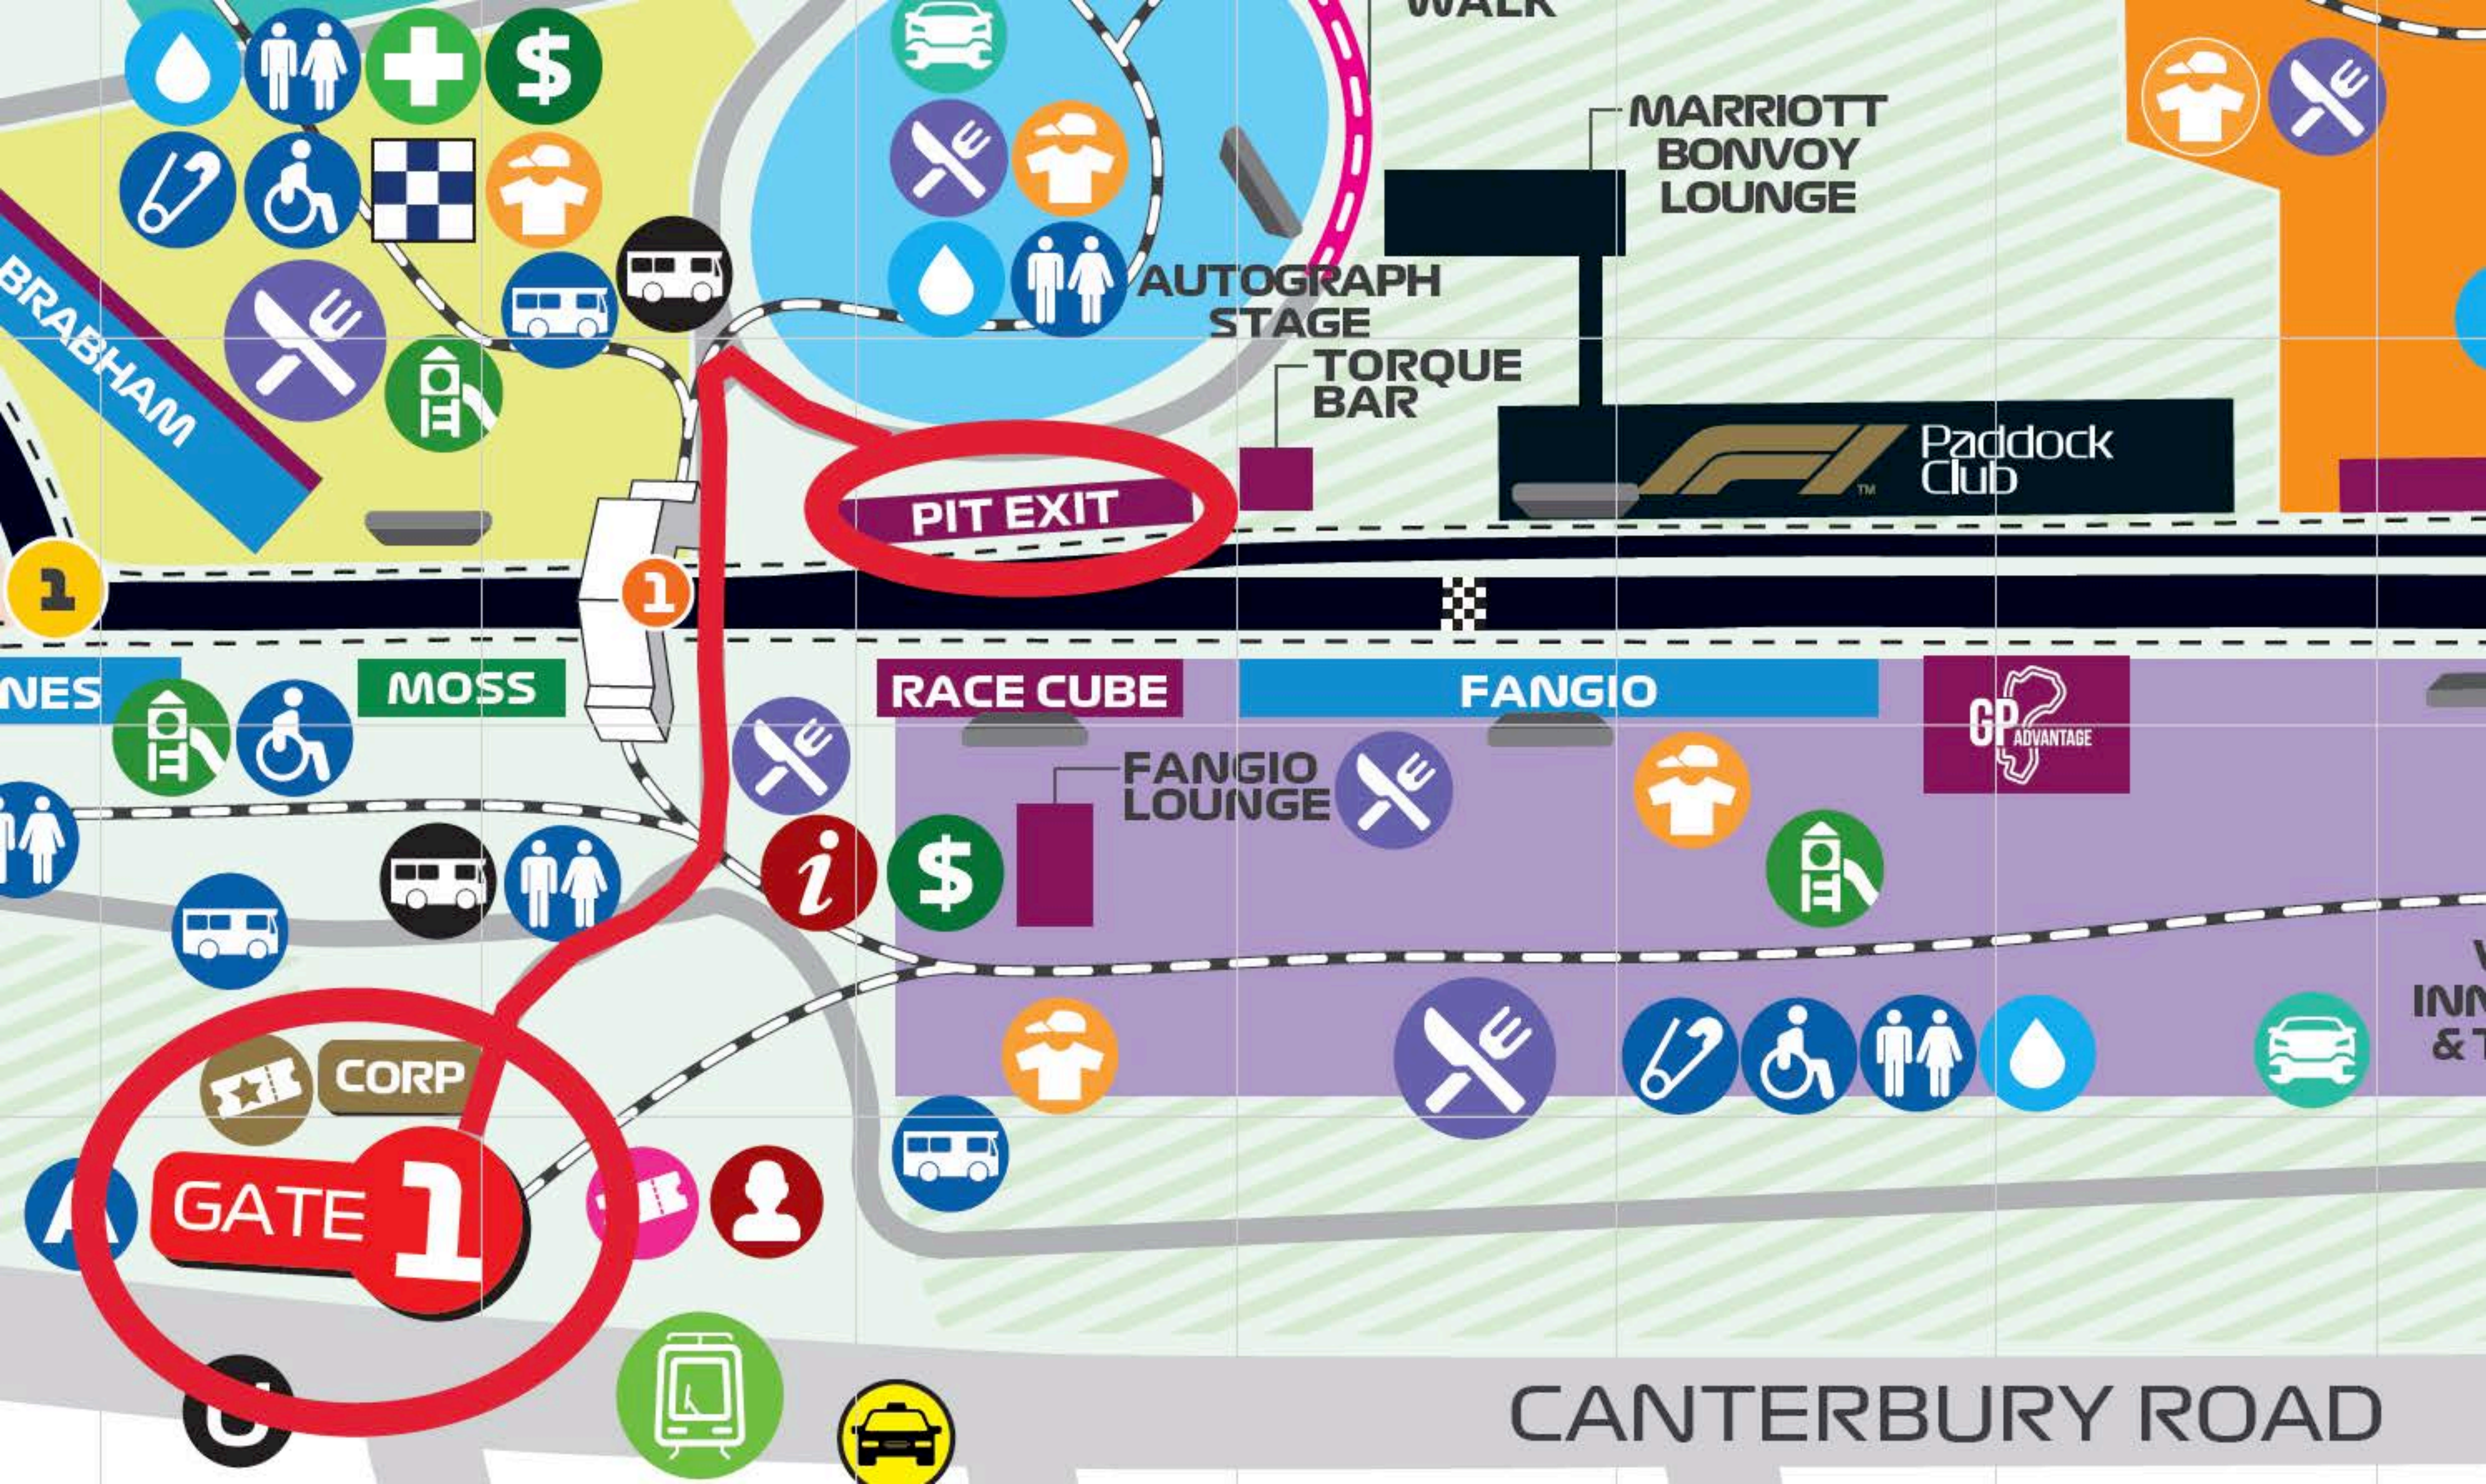

WORLD TOUR MELBOURNE - LAKESIDE STADIUM
 • Live Show
(Separately Ticketed Event)

Scale = 100m
 (approx.)

PRECINCTS

F1° FAN ZONE & CHAMPIONS GATEWAY

- F1 & Supercars Drivers Stage
- Melbourne Walk
- Porschestraße
- Porsche Carrera Cup Paddock
- James Bond 007

- Porsche Kids Track Experience
- Scooby-Doo & the Mystery Machine
- Justice League Interactive Zone
- MCFC Kick Course
- AFL AUSKICK
- Springfree Trampoline

M-LANE

- AUSGP Sessions Main Stage
- Broadsheet Diner
- Pinchy's
- Drumplings
- 400 Gradi
- Biggie Smalls
- Gelato Messina
- Hero Sushi
- Sliders on Tyres
- Jade K Beauty Bar
- Glitter Gypsy
- July Luggage

TRANSPORT

- Tram Stops
- Taxi Stops
- Helipad
- Uber Stops
- Corporate Shuttle
- Bicycle Parking
- Accessible Shuttle

GETTING AROUND

- GATE # Entry Gate
- Corporate Entrance
- Viewing Mounds
- Restricted Area
- Turn Numbers
- Pedestrian Overpass Numbers
- Melbourne Walk Walking Route
- Support Race Categories

World Tour Melbourne is a separately ticketed event to the Formula 1° Rolex Australian Grand Prix 2020. For information on how to purchase tickets visit grandprix.com.au

BRABHAM

MARRIOTT
BONVOY
LOUNGE

AUTOGRAPH
STAGE